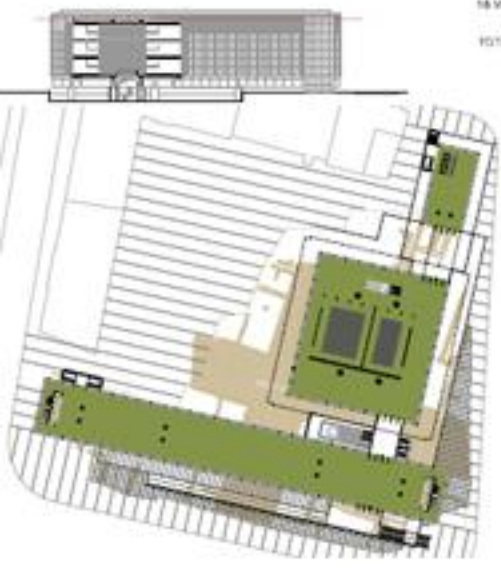

- BUILDING MODULE
 - Storage Facility: 3.00 x 1.00 m
 - Library: 1.00 x 10.00 m
 - Library: 3.00 x 14.00 x 9.00 x 14.00 m
- OVERALL DIMENSIONS OF PLAN
 - Storage Facility: 39.00 x 13.00 m
 - Library: 39.00 x 39.00 m
 - Terminal Facility: 22.00 x 9.00 m
- GROSS AREA OF MAIN FLOOR: 27,460 m²
- STRUCTURAL BAY
 - Storage Facility: 3.00 m
 - Library: 9.00 x 9.00 x 6.00 m
- CLEAR HEIGHT OF MAIN FLOOR: 6.40 m
- CLEAR HEIGHT OF GROUND FLOOR: 3.70 m
- CLEAR HEIGHT OF COVER: 17.00 m
- HEIGHT OF BUILDING
 - Storage Facility: 26.80 m
 - Library: 27.80 m
 - Terminal Facility: 26.80 m

PROGRAMME PROJECT
1,400 m² 5,178 m²
2,125 m² 7,888 m²
182 m²

8 Closed book storage facility
10 Library free access area
11 Technical facilities

TOTAL SURFACE LEVEL 8,708 m²

	PROGRAMME	PROJECT
12 Special collection storage facility	1,180 m ²	1,176 m ²
13 Reading room seats	818 m ²	820 m ²
14 Technical facilities		182 m ²

TOTAL SURFACE LEVEL 2,708 m²

Scale 1:1000

Scale 1:1000

	PROGRAMME	PROJECT
15 Working units of library		1,145 m ²
18 Reading rooms with	818 m ²	800 m ²
17 Non-Book	140 m ²	182 m ²

TOTAL SURFACE LEVEL 2,708 m²

Scale 1:1000

Scale 1:1000

18 Wing and 4 Block
TOTAL SURFACE LEVEL 1,285 m²
PROGRAMME 2100 m² PROJECT 2,280 m²

Legend:
Cyan: 18 Wing
Green: 4 Block
Red: 18 Wing and 4 Block
Blue: 18 Wing and 4 Block
Yellow: 18 Wing and 4 Block