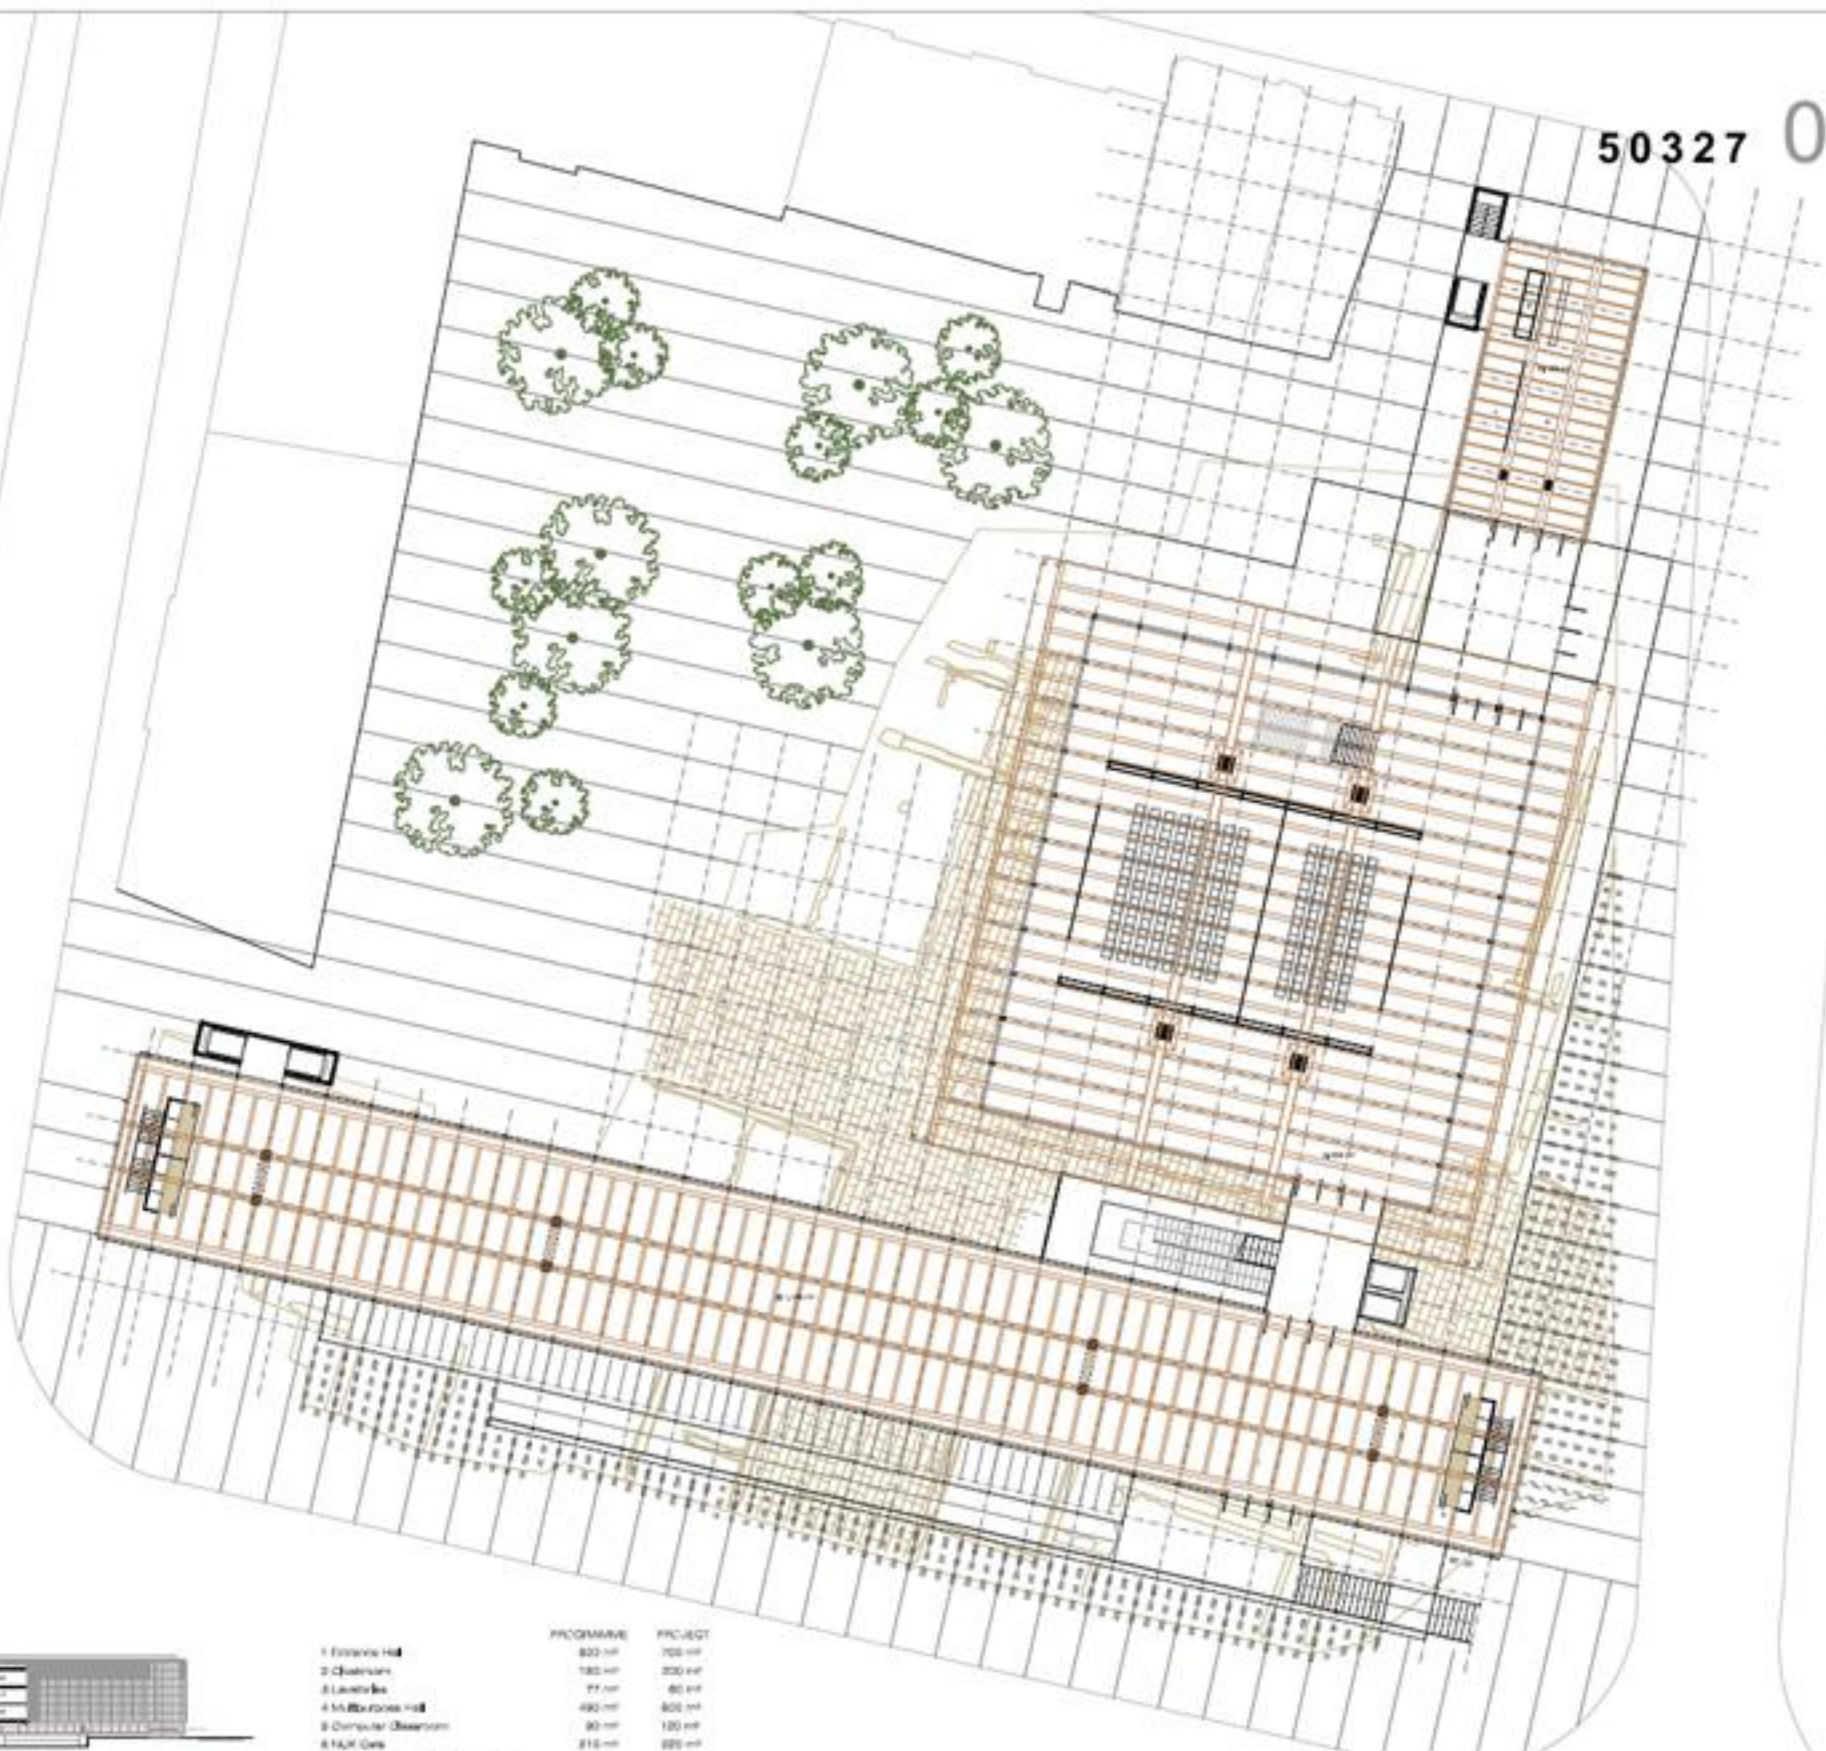

- BUILDING MODULE
 - Storage Facility: 3.00 x 1.00 m
 - Library: 1.00 x 10.00 m
 - Library: 3.00 x 14.00 x 9.00 x 14.00 m
- OVERALL DIMENSIONS OF PLAN
 - Storage Facility: 39.00 x 13.00 m
 - Library: 39.00 x 39.00 m
 - Terminal Facility: 22.00 x 9.00 m
- GROSS AREA OF MAIN FLOOR: 27,460 m²
- STRUCTURAL BAY
 - Storage Facility: 3.00 m
 - Library: 9.00 x 9.00 x 6.00 m
- CLEAR HEIGHT OF MAIN FLOOR: 6.40 m
- CLEAR HEIGHT OF GROUND FLOOR: 3.70 m
- CLEAR HEIGHT OF COVER: 17.00 m
- HEIGHT OF BUILDING
 - Storage Facility: 26.80 m
 - Library: 27.80 m
 - Terminal Facility: 26.80 m

	PROGRAMME	PROJECT
1 Entrance Hall	800 m ²	700 m ²
2 Classroom	180 m ²	200 m ²
3 Lecture	77 m ²	80 m ²
4 Multimedia Hall	490 m ²	500 m ²
5 Computer Classroom	90 m ²	100 m ²
6 Staff Office	215 m ²	220 m ²
7 Lobbies for Reading Period	83 m ²	80 m ²
8 Services for Reading Period	23 m ²	28 m ²
TOTAL SURFACE LEVEL: 3,225 m ²		

PROGRAMME PROJECT
1,400 m² 5,178 m²
2,125 m² 7,888 m²
182 m²

8 Closed book storage facility
10 Library free access area
11 Technical facilities

TOTAL SURFACE LEVEL 8,708 m²

	PROGRAMME	PROJECT
12 Special collection storage facility	1,180 m ²	1,176 m ²
13 Reading room seats	818 m ²	820 m ²
14 Technical facilities		182 m ²

Scale 1:1000

Scale 1:1000

18 Wing and 4 Block
TOTAL SURFACE LEVEL 1,285 m²
PROGRAMME 2100 m² PROJECT 2,280 m²

Legend:
Cyan: 18 Wing
Green: 4 Block
Red: 18 Wing and 4 Block
Blue: 18 Wing and 4 Block
Yellow: 18 Wing and 4 Block