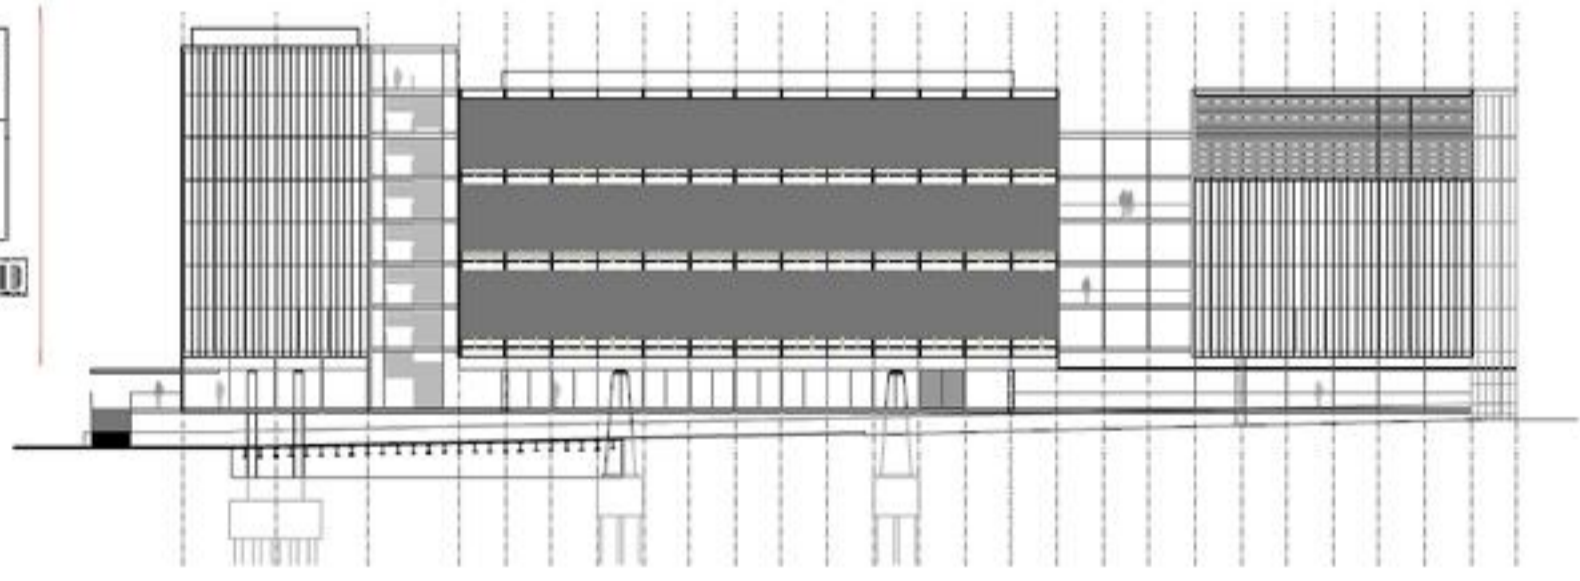

PROGRAMME	PROJECT
12 Special collection storage facility	1,180 m²	1,176 m²
13 Reading room seats	818 m²	820 m²
14 Technical facilities		182 m²

TOTAL SURFACE LEVEL 2,708 m²

Scale 1:1000