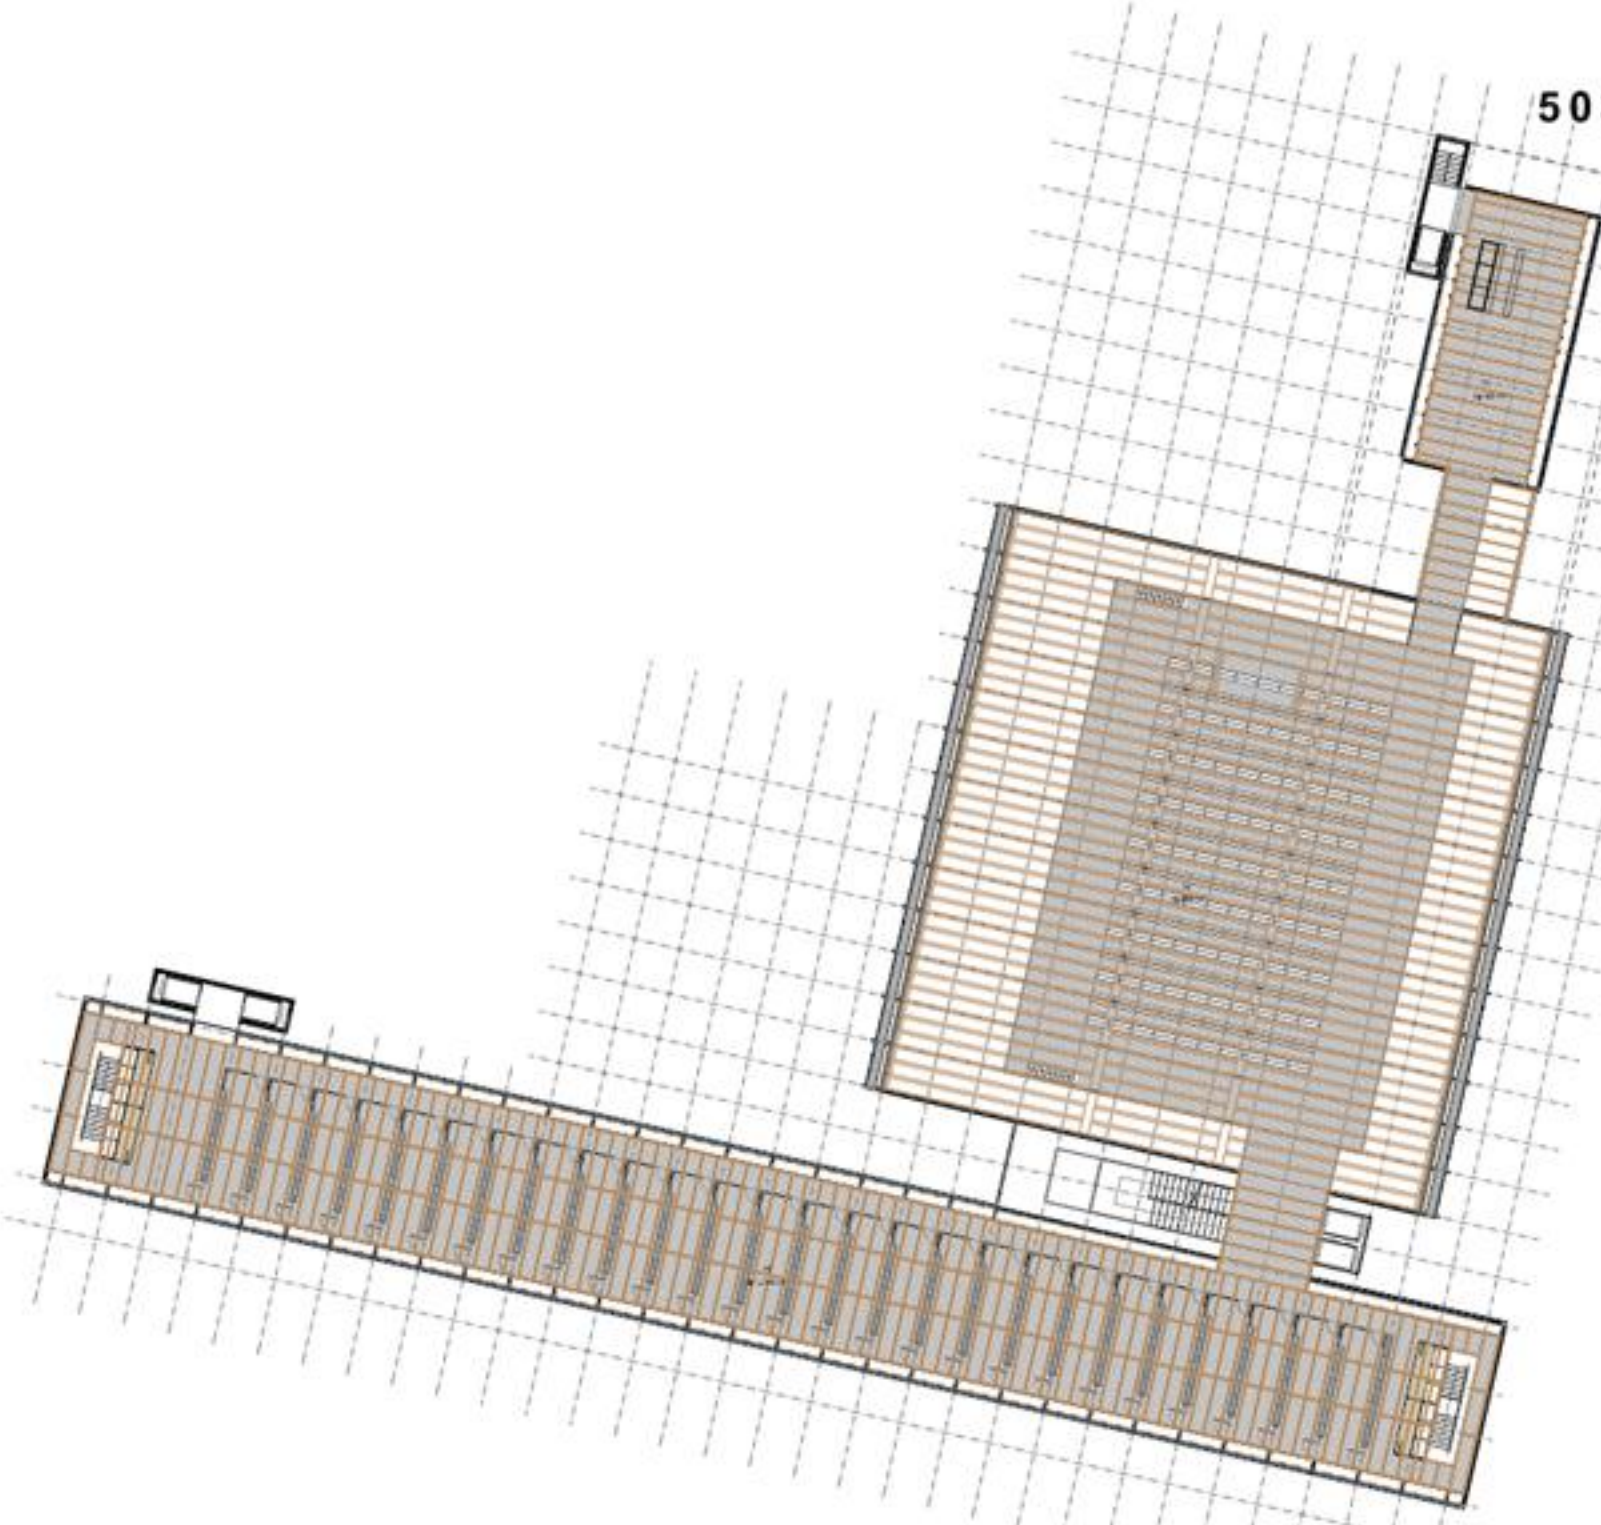

PROGRAMME	PROJECT
15 Working units of library		1,145 m²
18 Reading rooms with	818 m²	800 m²
17 Non-Book	140 m²	182 m²

TOTAL SURFACE LEVEL 2,708 m²

Scale 1:1000

Scale 1:1000