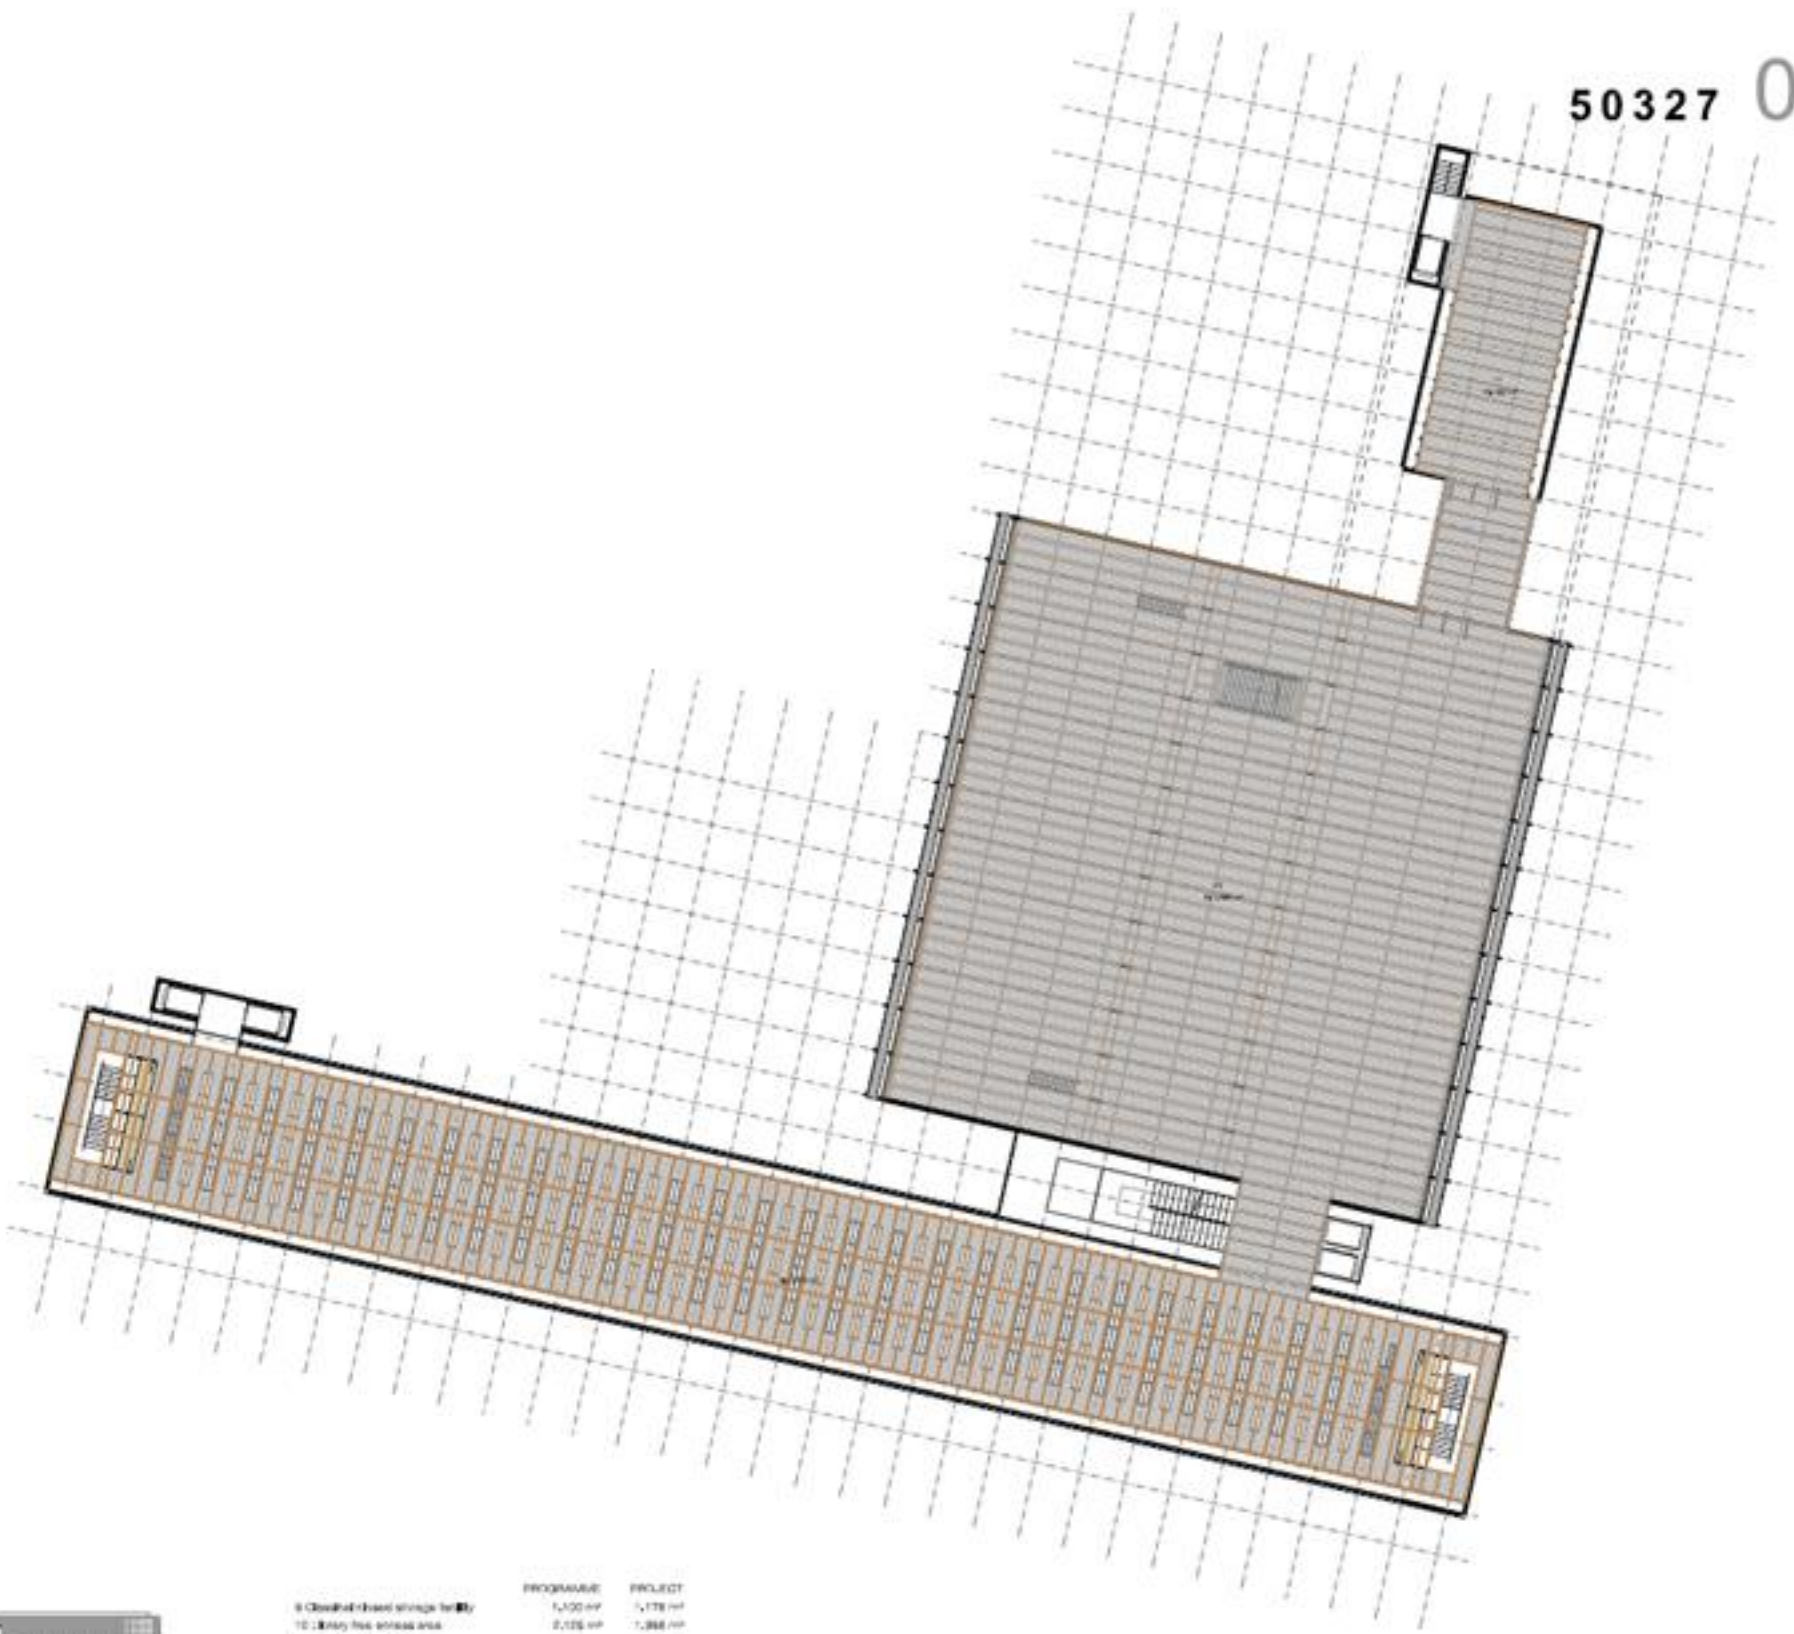

- BUILDING MODULE
 - Storage Facility: 3.00 x 1.00 m
 - Library: 1.00 x 10.00 m
 - Library: 3.00 x 14.00 x 9.00 x 14.00 m
- OVERALL DIMENSIONS OF PLAN
 - Storage Facility: 39.00 x 13.00 m
 - Library: 39.00 x 39.00 m
 - Terminal Facility: 22.00 x 9.00 m
- GROSS AREA OF MAIN FLOOR: 27,460 m²
- STRUCTURAL BAY
 - Storage Facility: 3.00 m
 - Library: 9.00 x 9.00 x 6.00 m
- CLEAR HEIGHT OF MAIN FLOOR: 6.40 m
- CLEAR HEIGHT OF GROUND FLOOR: 3.70 m
- CLEAR HEIGHT OF COVER: 17.00 m
- HEIGHT OF BUILDING
 - Storage Facility: 26.80 m
 - Library: 27.80 m
 - Terminal Facility: 26.80 m

	PROGRAMME	PROJECT
1 Entrance Hall	800 m ²	700 m ²
2 Classroom	180 m ²	200 m ²
3 Lecture	77 m ²	80 m ²
4 Multimedia Hall	490 m ²	500 m ²
5 Computer Classroom	90 m ²	100 m ²
6 Staff Office	215 m ²	220 m ²
7 Lobbies for Reading Period	83 m ²	80 m ²
8 Services for Reading Period	23 m ²	28 m ²
TOTAL SURFACE LEVEL: 3,225 m ²		

PROGRAMME PROJECT
1,400 m² 5,178 m²
2,125 m² 7,888 m²
182 m²

8 Closed book storage facility
10 Library free access area
11 Technical facilities

TOTAL SURFACE LEVEL 8,708 m²

	PROGRAMME	PROJECT
12 Special collection storage facility	1,180 m ²	1,176 m ²
13 Reading room seats	818 m ²	820 m ²
14 Technical facilities		182 m ²

Scale 1:1000

Scale 1:1000

18 Wing and 4 Block
TOTAL SURFACE LEVEL 1,285 m²
PROGRAMME 2100 m² PROJECT 2,280 m²

Legend:
Cyan: 18 Wing
Green: 4 Block
Red: 18 Wing and 4 Block
Blue: 18 Wing and 4 Block
Yellow: 18 Wing and 4 Block