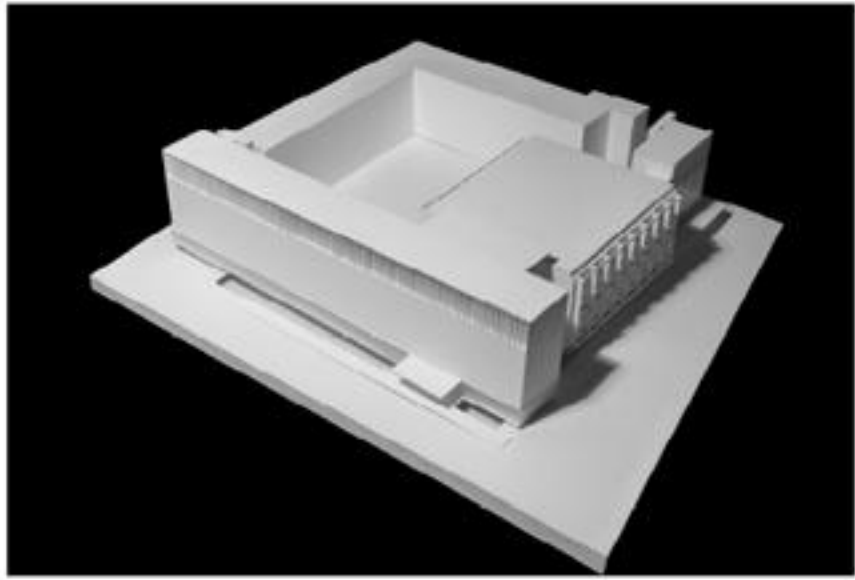

- BUILDING MODULE
 - Storage Facility: 3.00 x 1.00 m
 - Library: 1.00 x 10.00 m
 - Library: 3.00 x 14.00 x 9.00 x 14.00 m
- OVERALL DIMENSIONS OF PLAN
 - Storage Facility: 39.00 x 13.00 m
 - Library: 39.00 x 39.00 m
 - Terminal Facility: 22.00 x 9.00 m
- GROSS AREA OF MAIN FLOOR: 27,460 m²
- STRUCTURAL BAY
 - Storage Facility: 3.00 m
 - Library: 9.00 x 9.00 x 6.00 m
- CLEAR HEIGHT OF MAIN FLOOR: 6.40 m
- CLEAR HEIGHT OF GROUND FLOOR: 3.70 m
- CLEAR HEIGHT OF COVER: 17.00 m
- HEIGHT OF BUILDING
 - Storage Facility: 26.80 m
 - Library: 27.80 m
 - Terminal Facility: 26.80 m

	PROGRAMME	PROJECT
1 Entrance Hall	800 m ²	700 m ²
2 Classroom	180 m ²	200 m ²
3 Lecture	77 m ²	80 m ²
4 Multimedia Hall	490 m ²	500 m ²
5 Computer Classroom	90 m ²	100 m ²
6 Staff Office	215 m ²	220 m ²
7 Lobbies for Reading Period	83 m ²	80 m ²
8 Services for Reading Period	23 m ²	28 m ²
TOTAL SURFACE LEVEL: 3,225 m ²		

PROGRAMME PROJECT
1,400 m² 5,178 m²
2,125 m² 7,888 m²
182 m²

8 Closed book storage facility
10 Library free access area
11 Technical facilities

TOTAL SURFACE LEVEL 8,708 m²

	PROGRAMME	PROJECT
12 Special collection storage facility	1,180 m ²	1,176 m ²
13 Reading room seats	818 m ²	820 m ²
14 Technical facilities		182 m ²

Scale 1:1000

Scale 1:1000

18 Wing and 4 Block
TOTAL SURFACE LEVEL 1,285 m²
PROGRAMME 2100 m² PROJECT 2,280 m²

Legend:
Cyan: 18 Wing
Green: 4 Block
Red: 18 Wing and 4 Block
Blue: 18 Wing and 4 Block
Yellow: 18 Wing and 4 Block