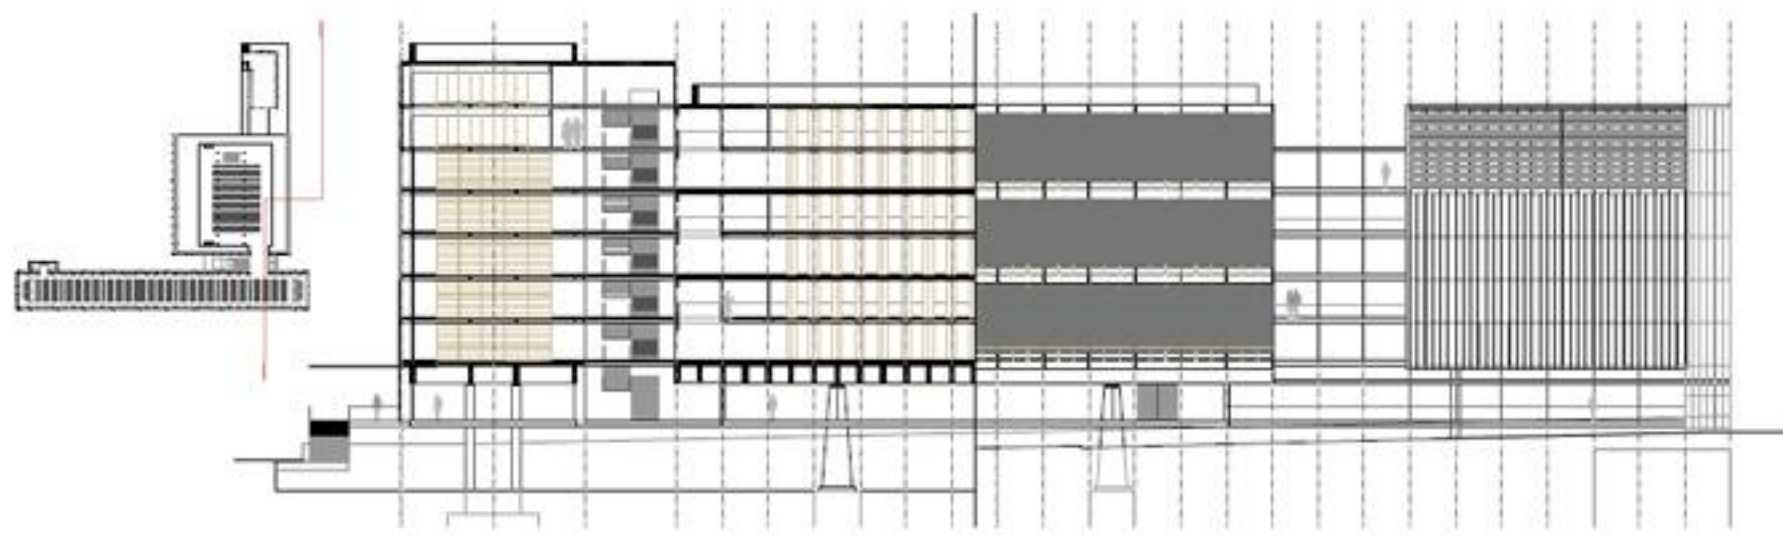

PROGRAMME PROJECT
1,400 m² 5,178 m²
2,125 m² 7,888 m²
182 m²

8 Closed book storage facility
10 Library free access area
11 Technical facilities

TOTAL SURFACE LEVEL 8,708 m²

	PROGRAMME	PROJECT
12 Special collection storage facility	1,180 m ²	1,176 m ²
13 Reading room seats	818 m ²	820 m ²
14 Technical facilities		182 m ²

TOTAL SURFACE LEVEL 2,708 m²

Scale 1:1000

Scale 1:1000

	PROGRAMME	PROJECT
15 Working units of library		1,145 m ²
18 Reading rooms with	818 m ²	800 m ²
17 Non-Book	140 m ²	182 m ²

TOTAL SURFACE LEVEL 2,708 m²

Scale 1:1000

Scale 1:1000

18 Wing and 4 Block
TOTAL SURFACE LEVEL 1,285 m²
PROGRAMME 2100 m² PROJECT 2,280 m²

Legend:
Cyan: 18 Wing
Green: 4 Block
Red: 18 Wing and 4 Block
Blue: 18 Wing and 4 Block
Yellow: 18 Wing and 4 Block