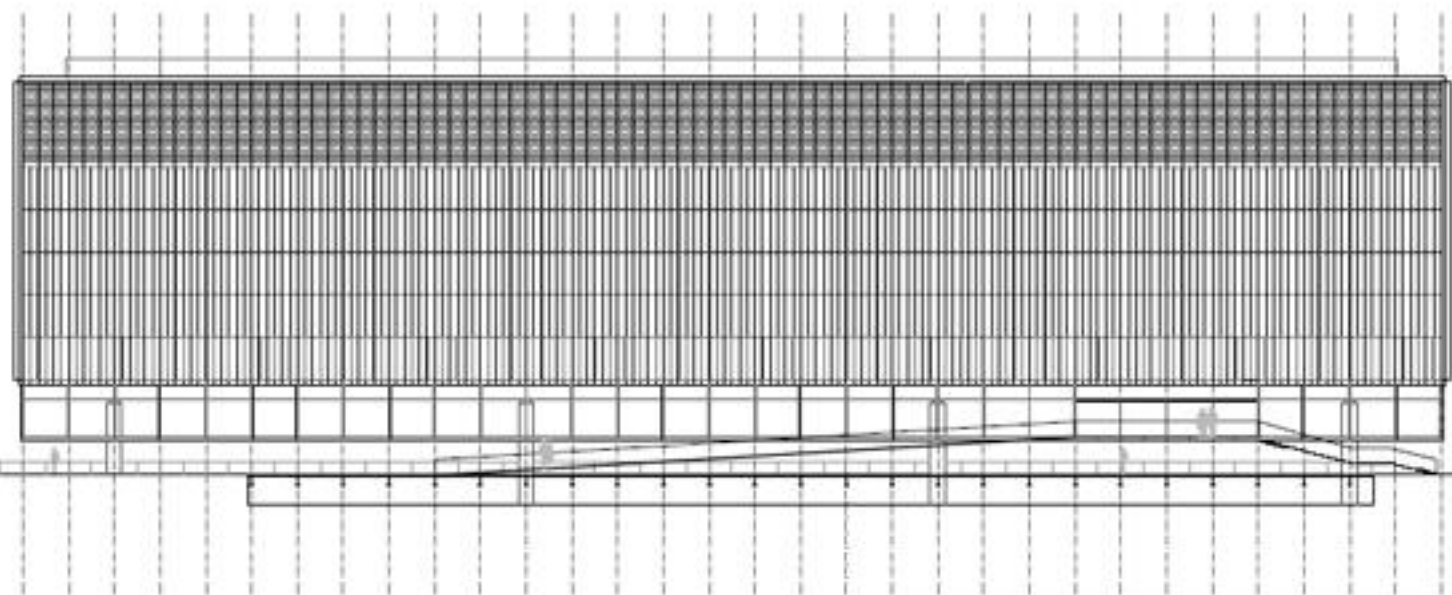

- BUILDING MODULE
 - Storage Facility: 3.00 x 1.00 m
 - Library: 1.00 x 10.00 m
 - Library: 3.00 x 14.00 x 9.00 x 14.00 m
- OVERALL DIMENSIONS OF PLAN
 - Storage Facility: 39.00 x 13.00 m
 - Library: 39.00 x 39.00 m
 - Terminal Facility: 22.00 x 9.00 m
- GROSS AREA OF MAIN FLOOR: 27,460 m²
- STRUCTURAL BAY
 - Storage Facility: 3.00 m
 - Library: 9.00 x 9.00 x 6.00 m
- CLEAR HEIGHT OF MAIN FLOOR: 6.40 m
- CLEAR HEIGHT OF GROUND FLOOR: 3.70 m
- CLEAR HEIGHT OF COVER: 17.00 m
- HEIGHT OF BUILDING
 - Storage Facility: 26.80 m
 - Library: 27.80 m
 - Terminal Facility: 26.80 m

	PROGRAMME	PROJECT
1 Entrance Hall	800 m ²	700 m ²
2 Classroom	180 m ²	200 m ²
3 Lecture	77 m ²	80 m ²
4 Multimedia Hall	490 m ²	500 m ²
5 Computer Classroom	90 m ²	100 m ²
6 Staff Office	215 m ²	220 m ²
7 Lobbies for Reading Period	83 m ²	80 m ²
8 Services for Reading Period	23 m ²	28 m ²
TOTAL SURFACE LEVEL: 3,225 m ²		

PROGRAMME PROJECT
1,400 m² 5,178 m²
2,125 m² 7,888 m²
182 m²

8 Closed book storage facility
10 Library free access area
11 Technical facilities

TOTAL SURFACE LEVEL 8,708 m²

	PROGRAMME	PROJECT
12 Special collection storage facility	1,180 m ²	1,176 m ²
13 Reading room seats	818 m ²	820 m ²
14 Technical facilities		182 m ²

Scale 1:1000

Scale 1:1000

18 Wing and 4 Block
TOTAL SURFACE LEVEL 1,285 m²
PROGRAMME 2100 m² PROJECT 2,280 m²

Legend:
Cyan: 18 Wing
Green: 4 Block
Red: 18 Wing and 4 Block
Blue: 18 Wing and 4 Block
Yellow: 18 Wing and 4 Block