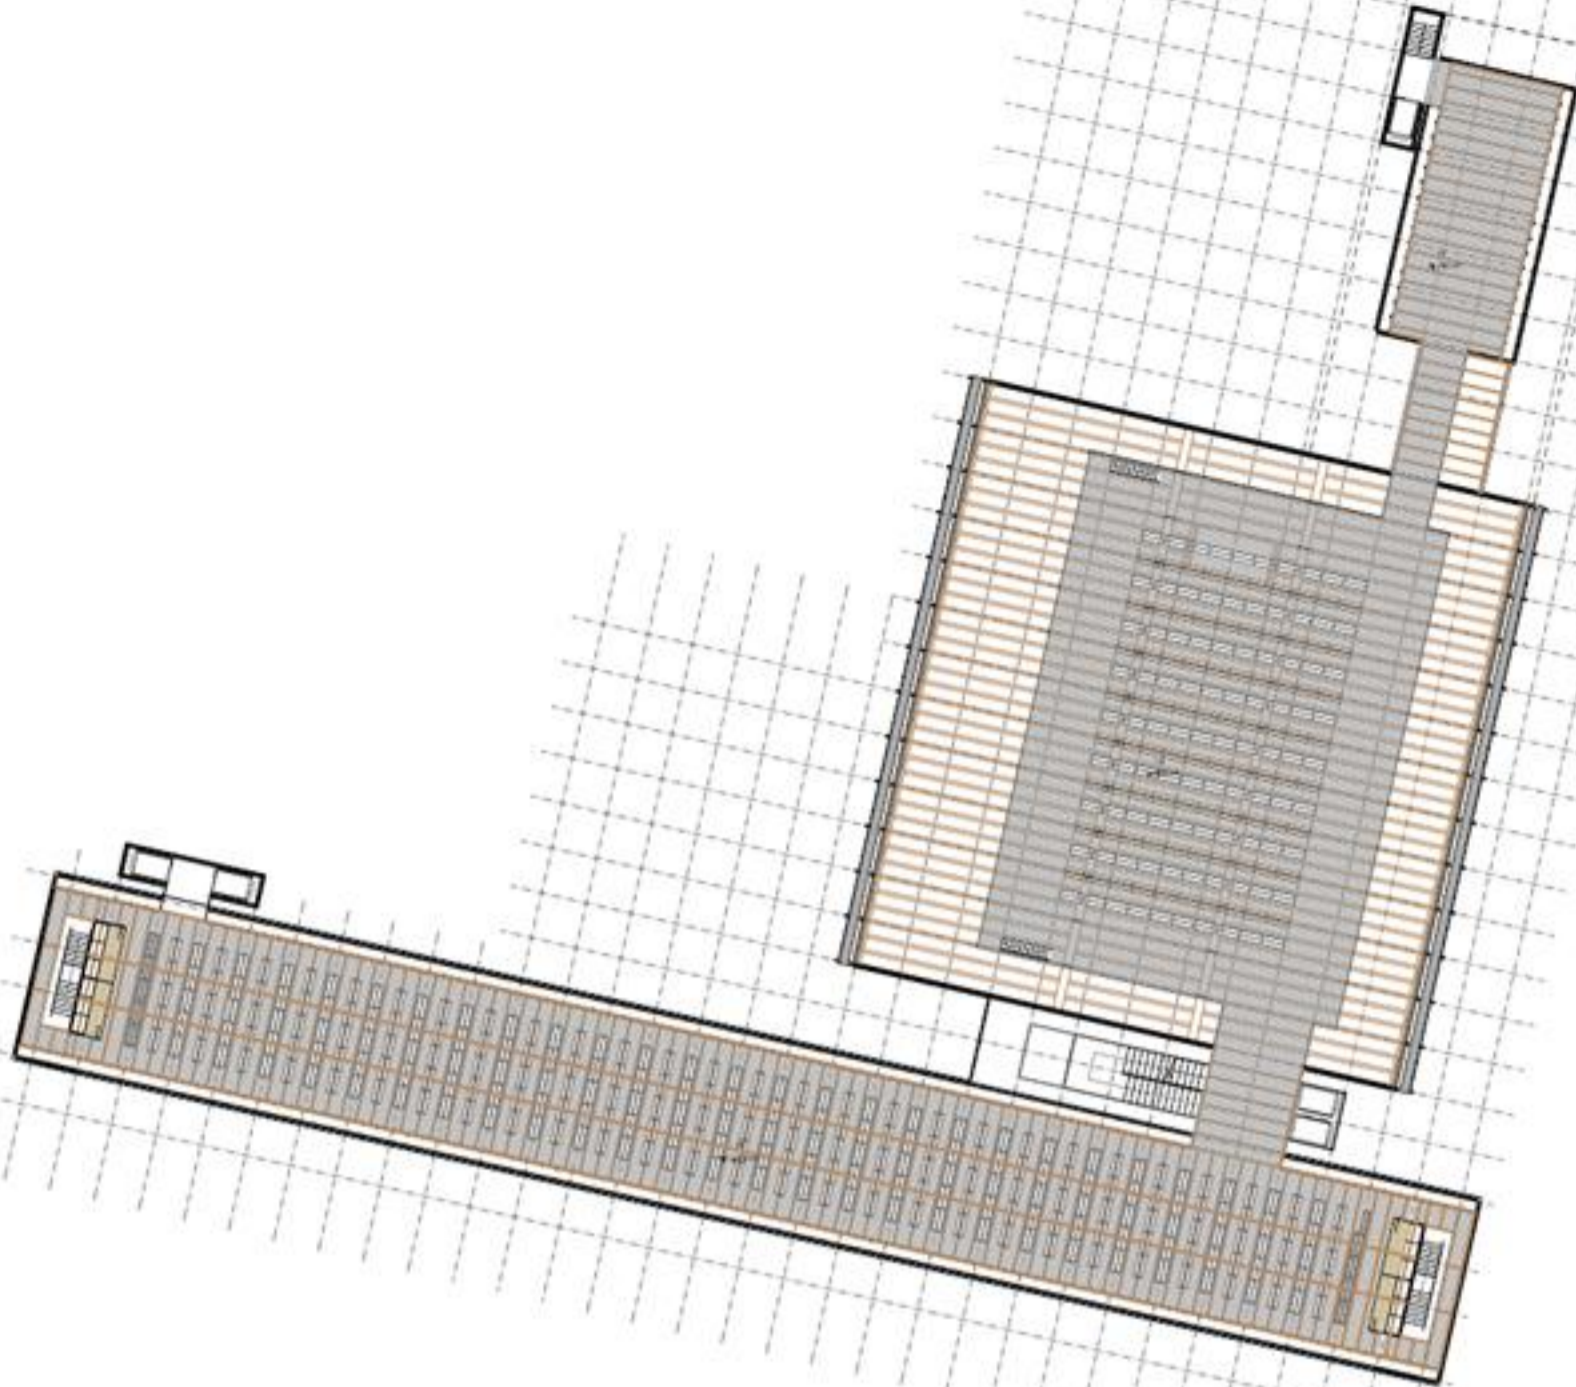

- BUILDING MODULE
 - Storage Facility: 3.00 x 1.00 m
 - Library: 1.00 x 10.00 m
 - Library: 3.00 x 14.00 x 9.00 x 14.00 m
- OVERALL DIMENSIONS OF PLAN
 - Storage Facility: 39.00 x 13.00 m
 - Library: 39.00 x 39.00 m
 - Terminal Facility: 22.00 x 9.00 m
- GROSS AREA OF MAIN FLOOR: 27,460 m²
- STRUCTURAL BAY
 - Storage Facility: 3.00 m
 - Library: 9.00 x 9.00 x 6.00 m
- CLEAR HEIGHT OF MAIN FLOOR: 6.40 m
- CLEAR HEIGHT OF GROUND FLOOR: 3.70 m
- CLEAR HEIGHT OF COVER: 17.00 m
- HEIGHT OF BUILDING
 - Storage Facility: 26.80 m
 - Library: 27.80 m
 - Terminal Facility: 26.80 m

	PROGRAMME	PROJECT
1 Entrance Hall	800 m ²	700 m ²
2 Classroom	180 m ²	200 m ²
3 Lecture	77 m ²	80 m ²
4 Multimedia Hall	490 m ²	500 m ²
5 Computer Classroom	90 m ²	100 m ²
6 Staff Office	215 m ²	220 m ²
7 Lobbies for Reading Period	83 m ²	80 m ²
8 Services for Reading Period	23 m ²	28 m ²
TOTAL SURFACE LEVEL: 3,225 m ²		

PROGRAMME PROJECT
1,400 m² 5,178 m²
2,125 m² 7,888 m²
182 m²

8 Closed book storage facility
10 Library free access area
11 Technical facilities

TOTAL SURFACE LEVEL 8,708 m²

	PROGRAMME	PROJECT
12 Special collection storage facility	1,180 m ²	1,176 m ²
13 Reading room seats	818 m ²	820 m ²
14 Technical facilities		182 m ²

Scale 1:1000

Scale 1:1000

18 Wing and 4 Block
TOTAL SURFACE LEVEL 1,285 m²
PROGRAMME 2100 m² PROJECT 2,280 m²

Legend:
Cyan: 18 Wing
Green: 4 Block
Red: 18 Wing and 4 Block
Blue: 18 Wing and 4 Block
Yellow: 18 Wing and 4 Block