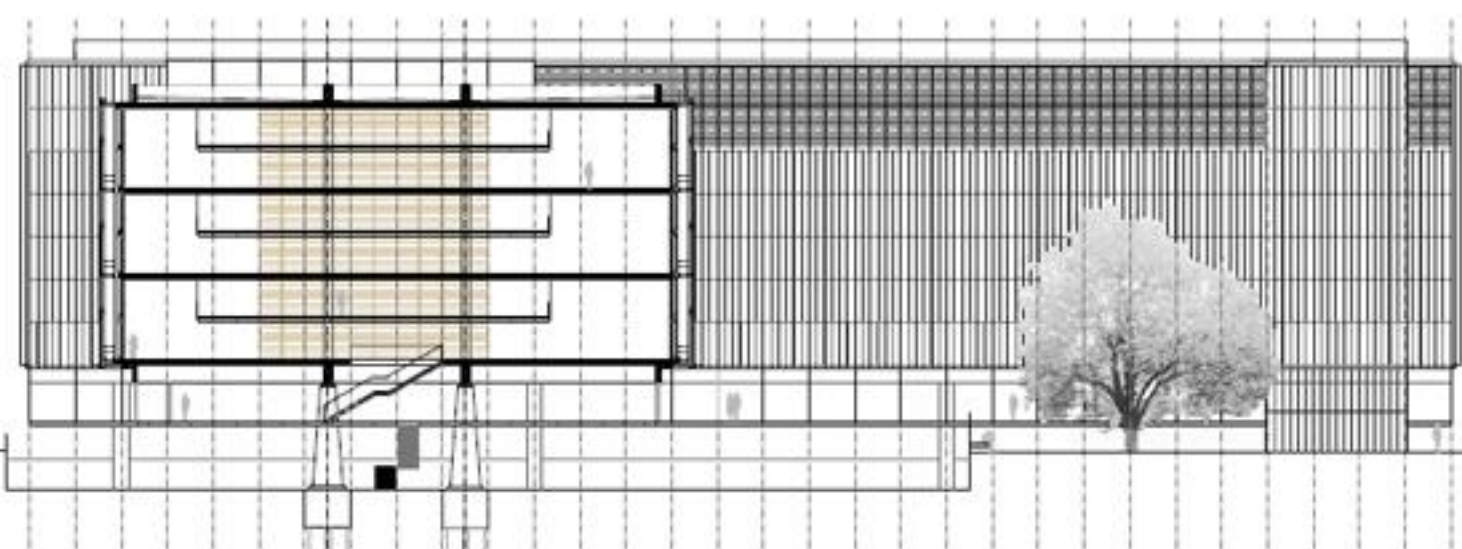

- BUILDING MODULE
 - Storage Facility: 3.00 x 1.00 m
 - Library: 1.00 x 10.00 m
 - Library: 3.00 x 14.00 x 9.00 x 14.00 m
- OVERALL DIMENSIONS OF PLAN
 - Storage Facility: 39.00 x 13.00 m
 - Library: 39.00 x 39.00 m
 - Terminal Facility: 22.00 x 9.00 m
- GROSS AREA OF MAIN FLOOR: 27,460 m²
- STRUCTURAL BAY
 - Storage Facility: 3.00 m
 - Library: 9.00 x 9.00 x 6.00 m
- CLEAR HEIGHT OF MAIN FLOOR: 6.40 m
- CLEAR HEIGHT OF GROUND FLOOR: 3.70 m
- CLEAR HEIGHT OF COVER: 17.00 m
- HEIGHT OF BUILDING
 - Storage Facility: 26.80 m
 - Library: 27.80 m
 - Terminal Facility: 26.80 m

	PROGRAMME	PROJECT
1 Entrance Hall	800 m ²	700 m ²
2 Classroom	180 m ²	200 m ²
3 Lecture	77 m ²	80 m ²
4 Multimedia Hall	490 m ²	500 m ²
5 Computer Classroom	90 m ²	100 m ²
6 Staff Office	215 m ²	220 m ²
7 Lobbies for Reading Period	83 m ²	80 m ²
8 Services for Reading Period	23 m ²	28 m ²
TOTAL SURFACE LEVEL: 3,225 m ²		

PROGRAMME PROJECT
1,400 m² 5,178 m²
2,125 m² 7,888 m²
182 m²

8 Closed book storage facility
10 Library free access area
11 Technical facilities

TOTAL SURFACE LEVEL 8,708 m²

	PROGRAMME	PROJECT
12 Special collection storage facility	1,180 m ²	1,176 m ²
13 Reading room seats	818 m ²	820 m ²
14 Technical facilities		182 m ²

Scale 1:1000

Scale 1:1000

18 Wing and 4 Block
TOTAL SURFACE LEVEL 1,285 m²
PROGRAMME 2100 m² PROJECT 2,280 m²

Legend:
Cyan: 18 Wing
Green: 4 Block
Red: 18 Wing and 4 Block
Blue: 18 Wing and 4 Block
Yellow: 18 Wing and 4 Block