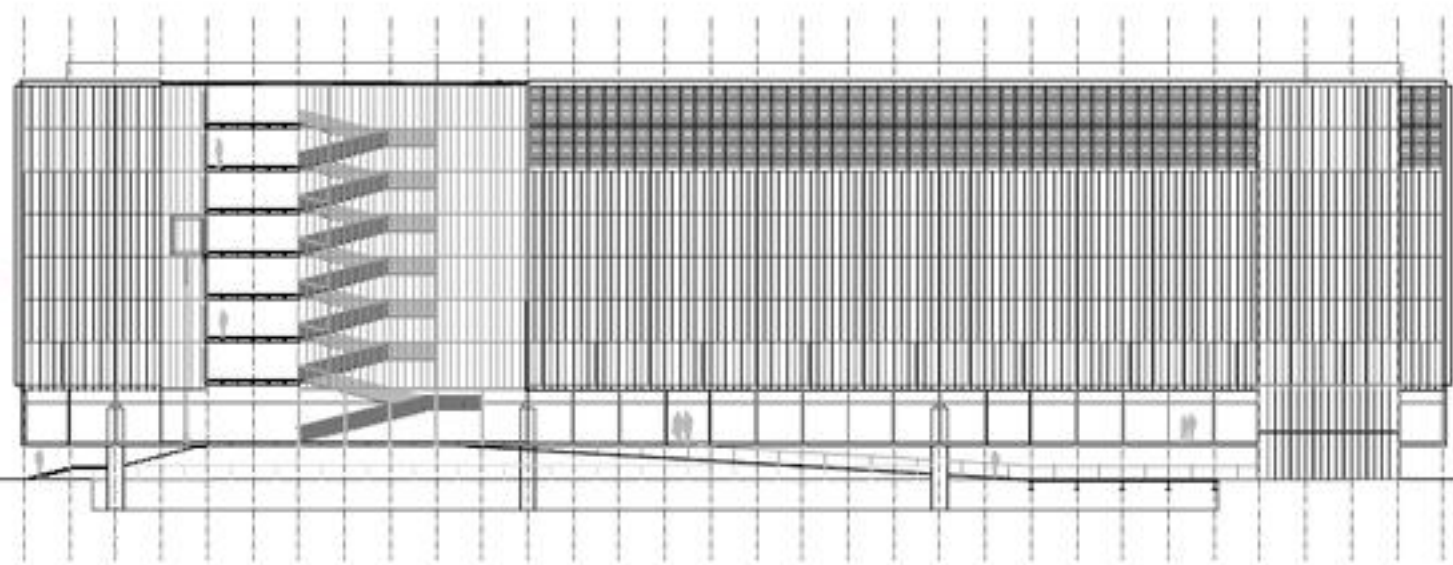

- BUILDING MODULE
 - Storage Facility: 3.00 x 1.00 m
 - Library: 1.00 x 10.00 m
 - Library: 3.00 x 14.00 x 9.00 x 14.00 m
- OVERALL DIMENSIONS OF PLAN
 - Storage Facility: 39.00 x 13.00 m
 - Library: 39.00 x 39.00 m
 - Terminal Facility: 22.00 x 9.00 m
- GROSS AREA OF MAIN FLOOR: 27,460 m²
- STRUCTURAL BAY
 - Storage Facility: 3.00 m
 - Library: 9.00 x 9.00 x 6.00 m
- CLEAR HEIGHT OF MAIN FLOOR: 6.40 m
- CLEAR HEIGHT OF GROUND FLOOR: 3.70 m
- CLEAR HEIGHT OF COVER: 17.00 m
- HEIGHT OF BUILDING
 - Storage Facility: 26.80 m
 - Library: 27.80 m
 - Terminal Facility: 26.80 m

	PROGRAMME	PROJECT
1 Entrance Hall	800 m ²	700 m ²
2 Classroom	180 m ²	200 m ²
3 Lecture	77 m ²	80 m ²
4 Multimedia Hall	490 m ²	500 m ²
5 Computer Classroom	90 m ²	100 m ²
6 Staff Office	215 m ²	220 m ²
7 Lobbies for Reading Period	83 m ²	80 m ²
8 Services for Reading Period	23 m ²	28 m ²
TOTAL SURFACE LEVEL: 3,225 m ²		

PROGRAMME PROJECT
1,400 m² 5,178 m²
2,125 m² 7,888 m²
182 m²

8 Closed book storage facility
10 Library free access area
11 Technical facilities

TOTAL SURFACE LEVEL 8,708 m²

	PROGRAMME	PROJECT
12 Special collection storage facility	1,180 m ²	1,176 m ²
13 Reading room seats	818 m ²	820 m ²
14 Technical facilities		182 m ²

Scale 1:1000

Scale 1:1000

18 Wing and 4 Block
TOTAL SURFACE LEVEL 1,285 m²
PROGRAMME 2100 m² PROJECT 2,280 m²

Legend:
Cyan: 18 Wing
Green: 4 Block
Red: 18 Wing and 4 Block
Blue: 18 Wing and 4 Block
Yellow: 18 Wing and 4 Block