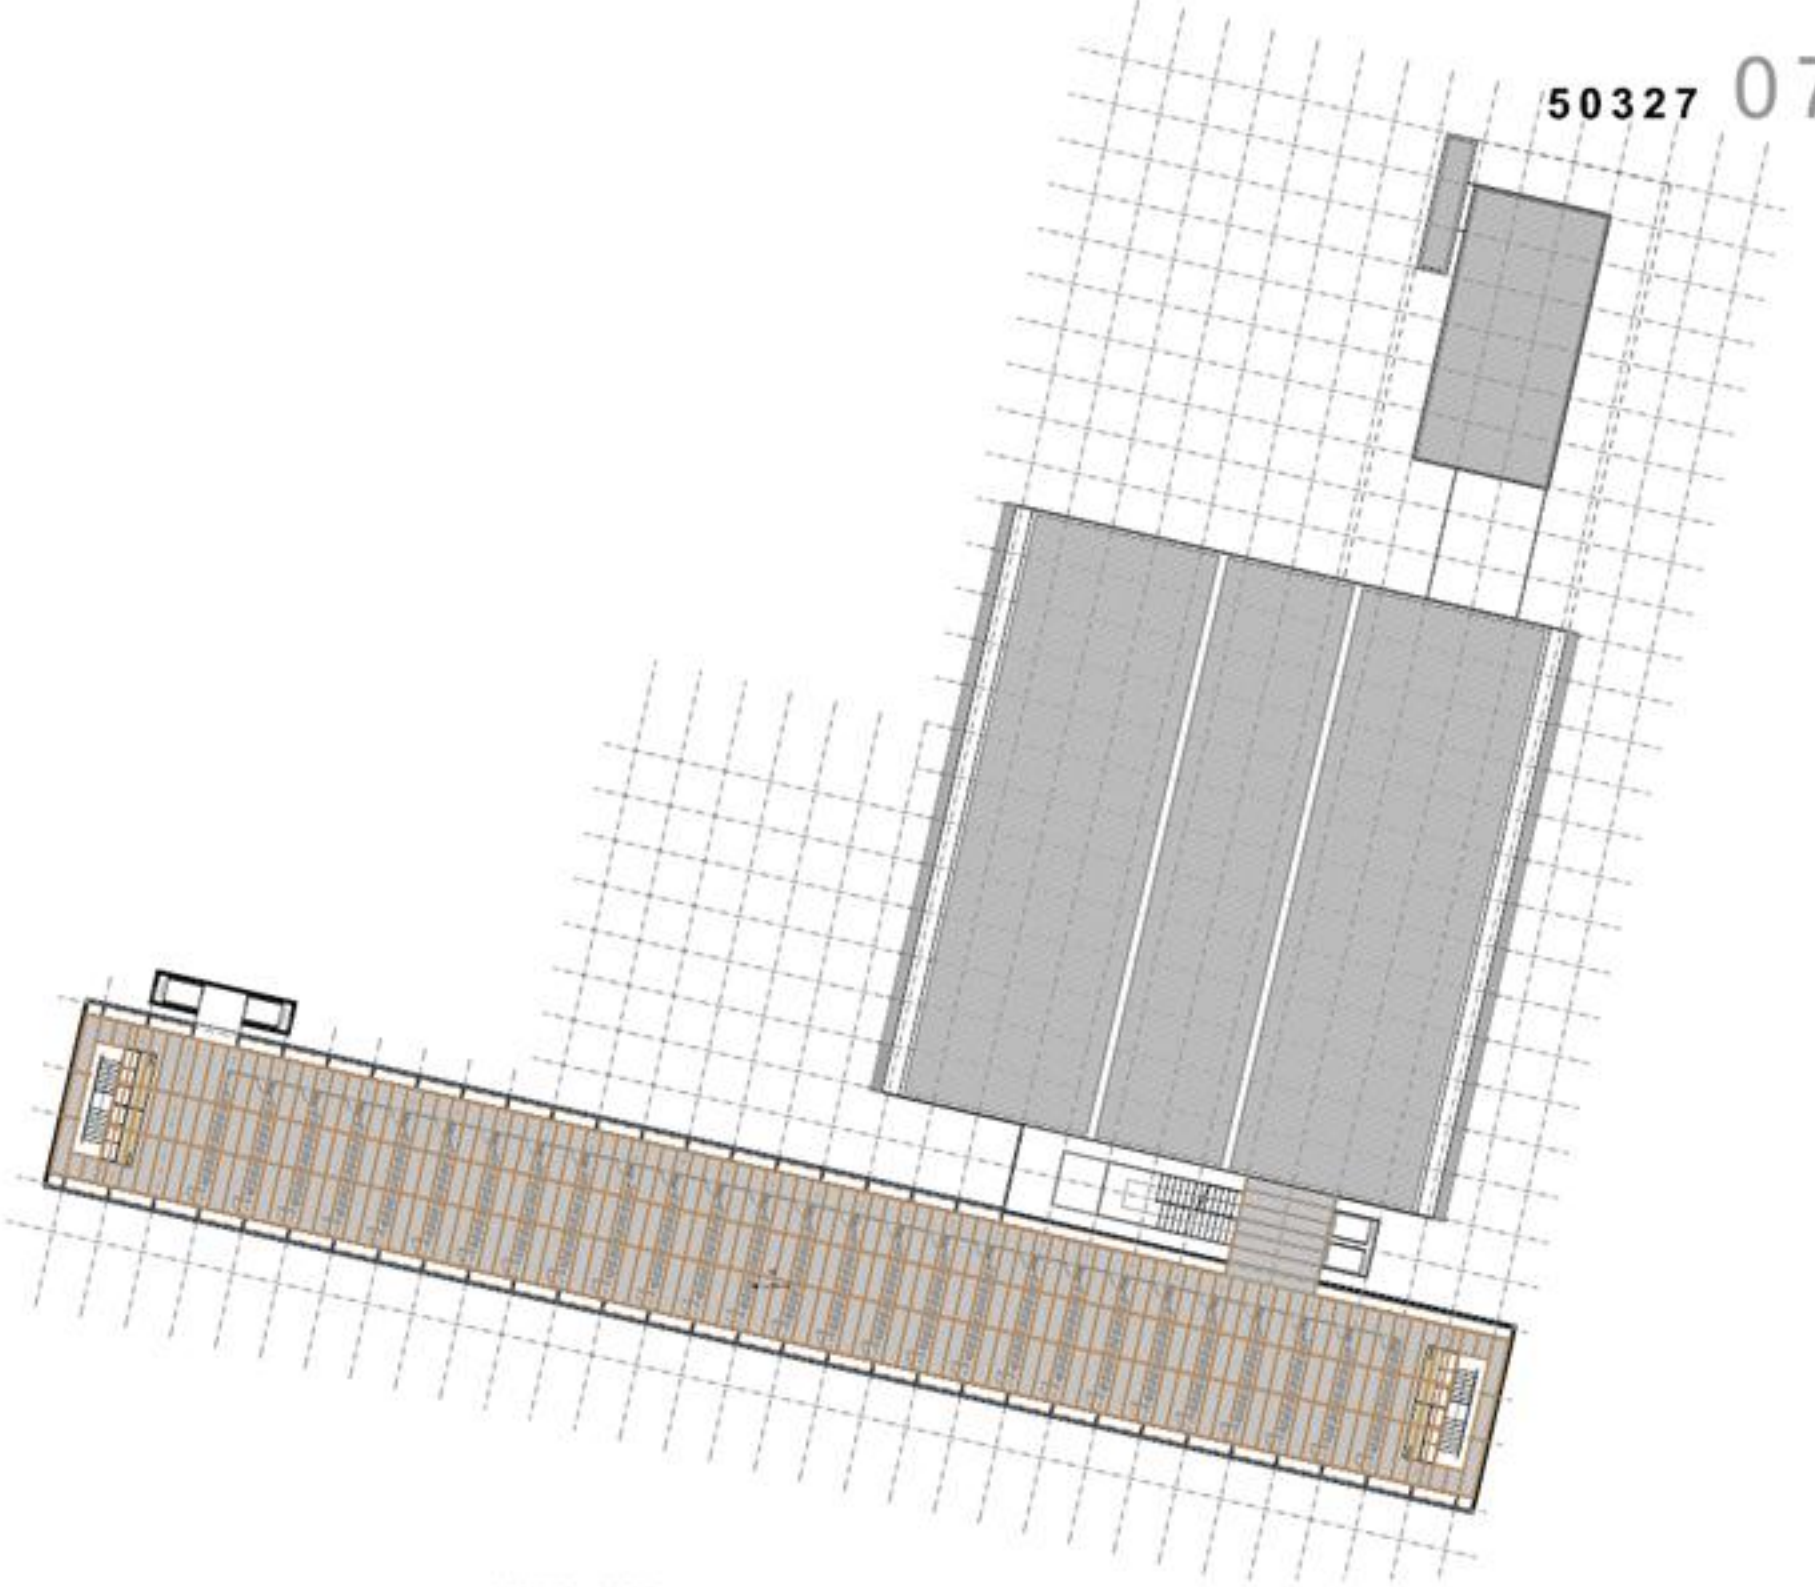

- BUILDING MODULE
 - Storage Facility: 3.00 x 1.00 m
 - Library: 1.00 x 10.00 m
 - Library: 3.00 x 14.00 x 9.00 x 14.00 m
- OVERALL DIMENSIONS OF PLAN
 - Storage Facility: 39.00 x 13.00 m
 - Library: 39.00 x 39.00 m
 - Terminal Facility: 22.00 x 9.00 m
- GROSS AREA OF MAIN FLOOR: 27,460 m²
- STRUCTURAL BAY
 - Storage Facility: 3.00 m
 - Library: 9.00 x 9.00 x 6.00 m
- CLEAR HEIGHT OF MAIN FLOOR: 6.40 m
- CLEAR HEIGHT OF GROUND FLOOR: 3.70 m
- CLEAR HEIGHT OF COVER: 17.00 m
- HEIGHT OF BUILDING
 - Storage Facility: 26.80 m
 - Library: 27.80 m
 - Terminal Facility: 26.80 m

PROGRAMME PROJECT
1,400 m² 5,178 m²
2,125 m² 7,888 m²
182 m²

8 Closed book storage facility
10 Library free access area
11 Technical facilities

TOTAL SURFACE LEVEL 8,708 m²

	PROGRAMME	PROJECT
12 Special collection storage facility	1,180 m ²	1,176 m ²
13 Reading room seats	818 m ²	820 m ²
14 Technical facilities		182 m ²

TOTAL SURFACE LEVEL 2,708 m²

Scale 1:1000

Scale 1:1000

	PROGRAMME	PROJECT
15 Working units of library		1,145 m ²
18 Reading rooms with	818 m ²	800 m ²
17 Non-Book	140 m ²	182 m ²

TOTAL SURFACE LEVEL 2,708 m²

Scale 1:1000

Scale 1:1000

18 Wing and 4 Block
TOTAL SURFACE LEVEL 1,285 m²
PROGRAMME 2100 m² PROJECT 2,280 m²

Legend:
Cyan: 18 Wing
Green: 4 Block
Red: 18 Wing and 4 Block
Blue: 18 Wing and 4 Block
Yellow: 18 Wing and 4 Block